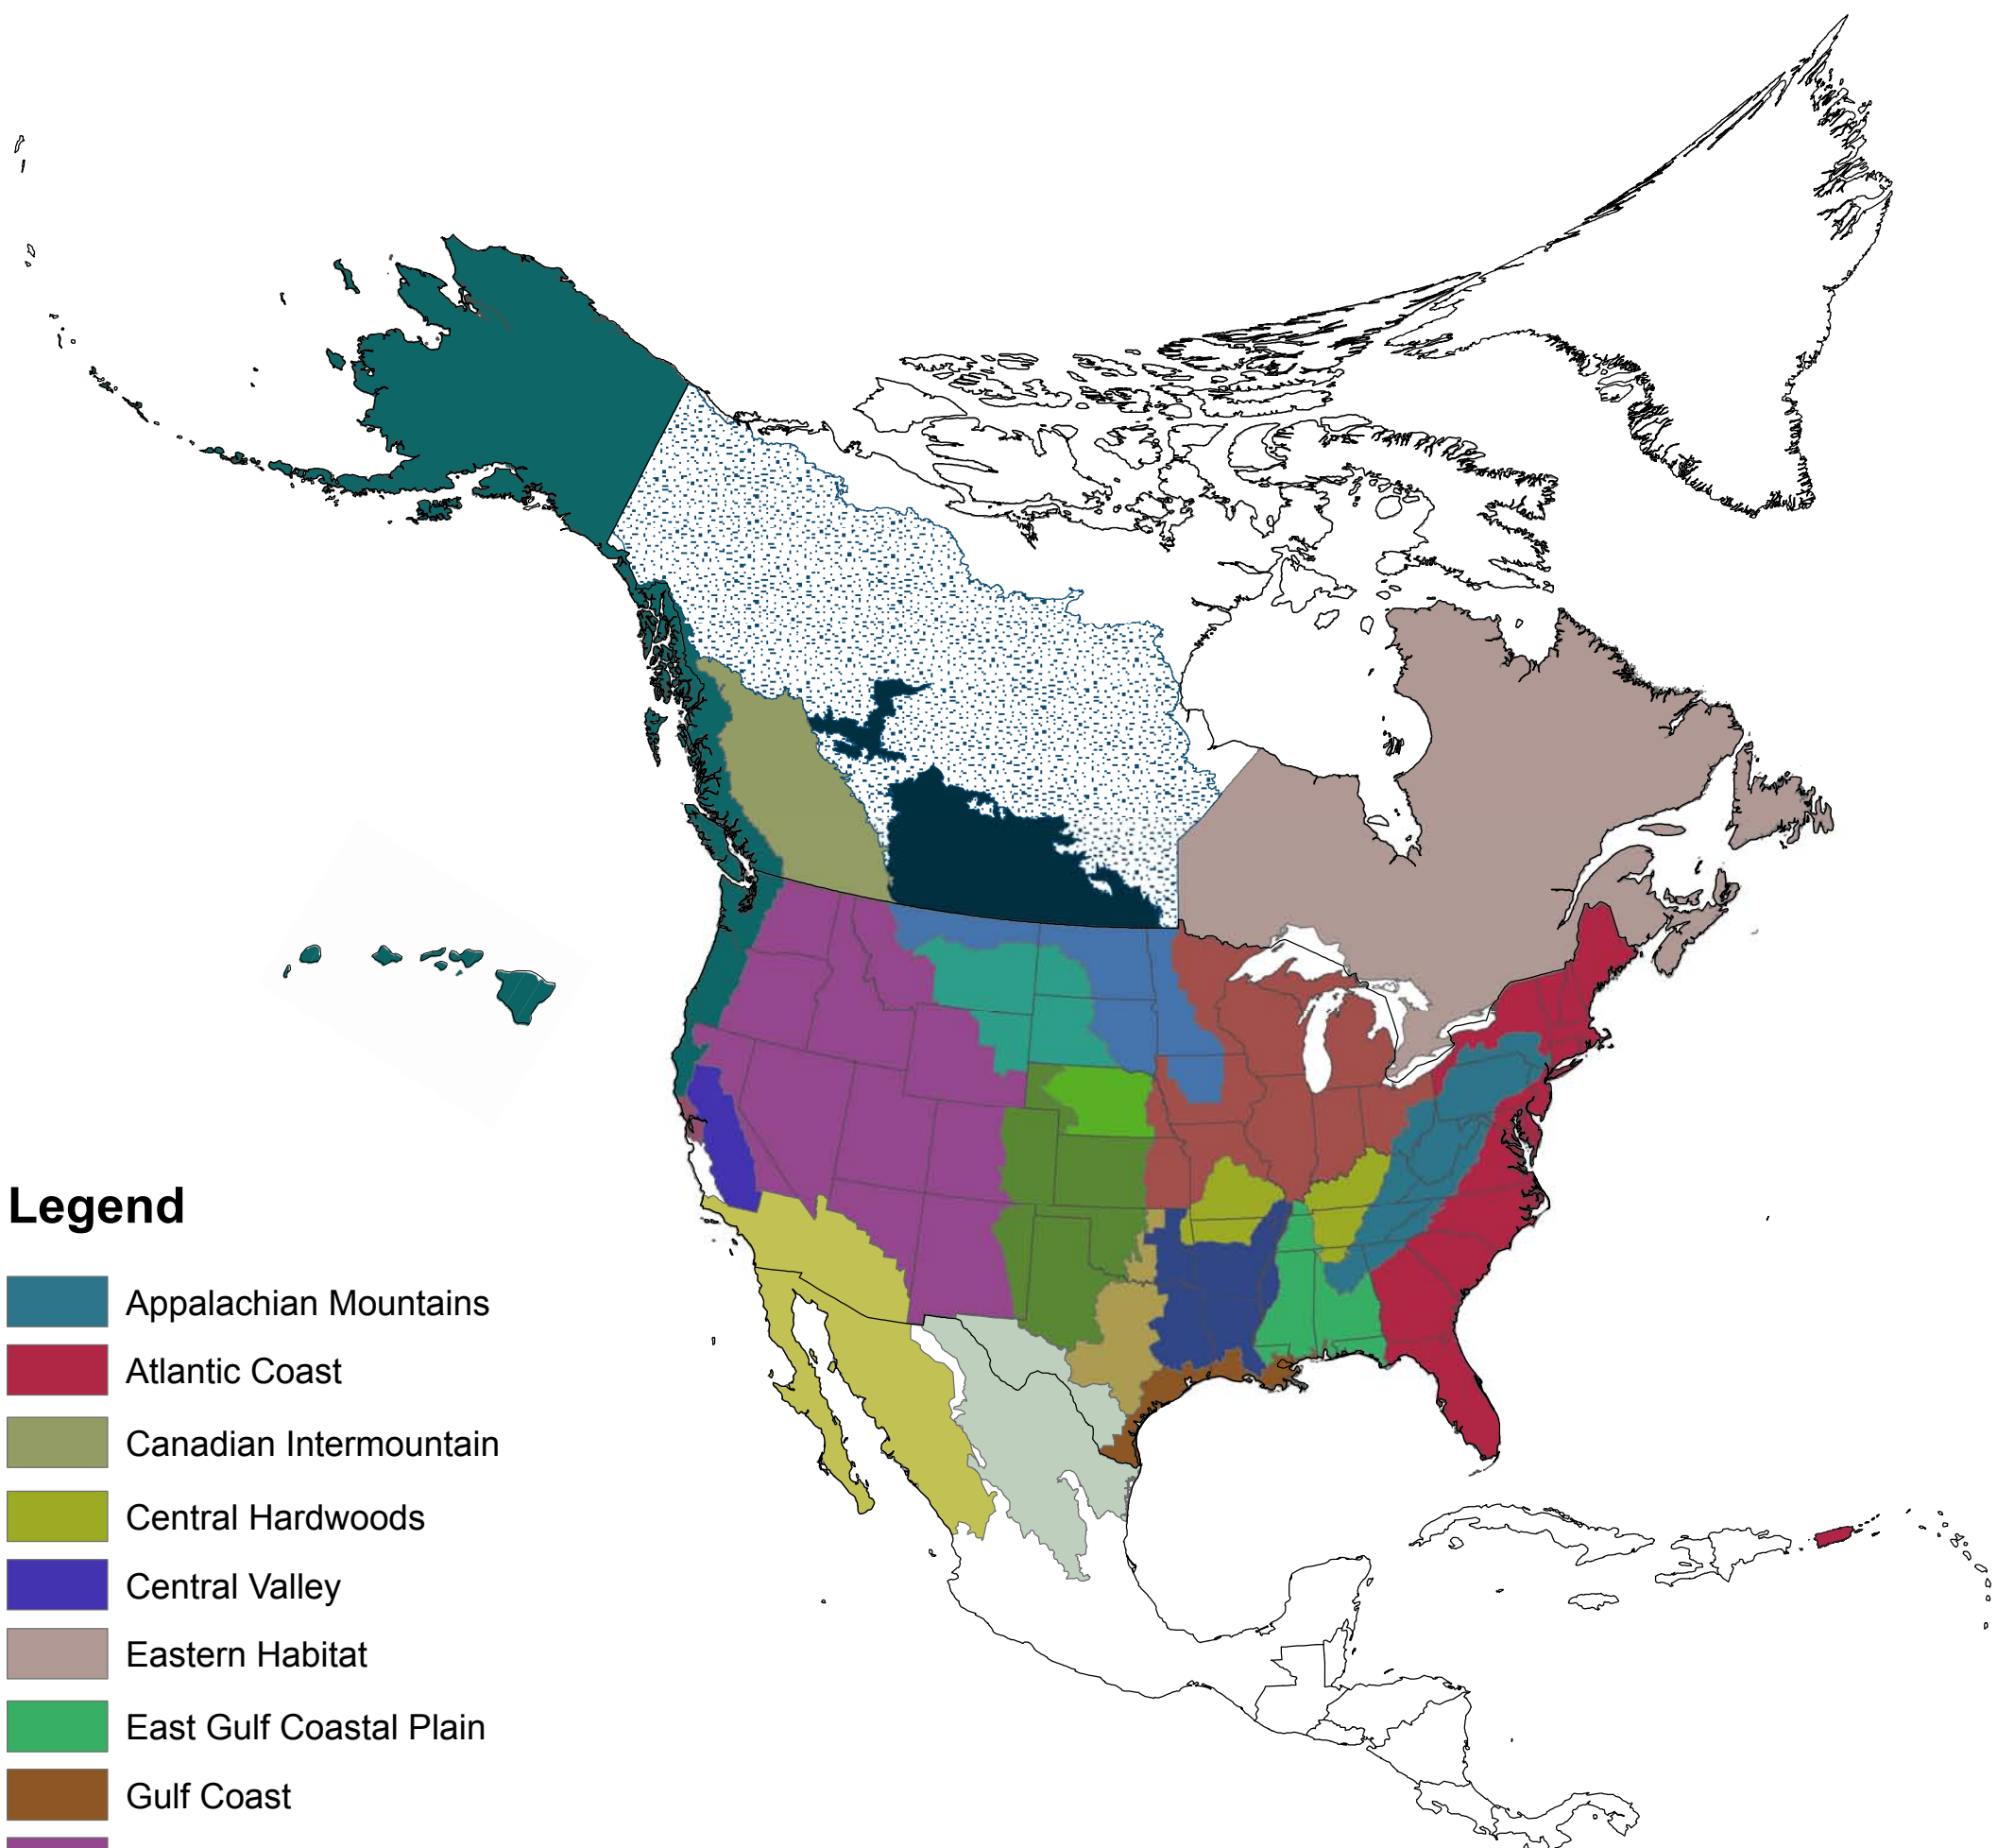

North American Bird Habitat Joint Ventures

Legend

- Appalachian Mountains
- Atlantic Coast
- Canadian Intermountain
- Central Hardwoods
- Central Valley
- Eastern Habitat
- East Gulf Coastal Plain
- Gulf Coast
- Intermountain West
- Lower Mississippi Valley
- Northern Great Plains
- Oaks and Prairies
- Playa Lakes
- Pacific Coast
- Prairie Habitat
- Prairie Pothole
- Rainwater Basin
- Rio Grande
- San Francisco Bay
- Sonoran
- Upper Mississippi River/Great Lakes Region
- Western Boreal Area of Interest